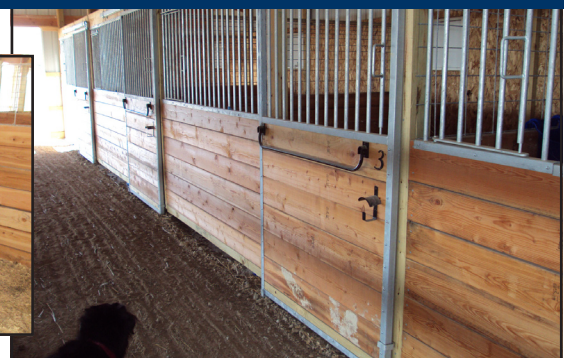

- Covered Arena
- Outdoor Arena
- Round Corral
- 12' X 12' Stalls
- 6 Acre Playground
- 4 Turnout Pastures

It is peaceful and spacious for a focused workout or a leisurely ride.

Indoor Arena

The indoor arena is 80' x 140' with easy access from the stall aisle. It has a sand floor and is well lit with open sides for ventilation. There are lots of obstacles for your horse to enjoy.

Outdoor Arena

The outdoor arena is 100' x 150' of mowed grass and is fenced and well lit.

Boarding Stalls

All of the stalls are equipped with; a fan, water bucket, feed bucket, window, sawdust flooring for absorption and comfort, blanket rail and bridle hook.