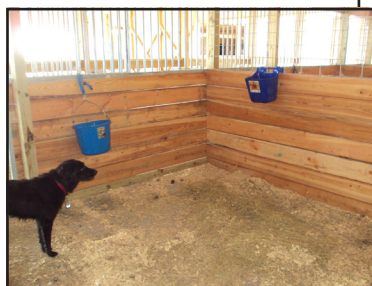

- Covered Arena
- Outdoor Arena
- Round Corral
- 12' X 12' Stalls
- 6 Acre Playground
- 4 Turnout Pastures

It is peaceful and spacious for a focused workout or a leisurely ride.

Indoor Arena

The indoor arena is 80' x 140' with easy access from the stall aisle. It has a sand floor and is well lit with open sides for ventilation. There are lots of obstacles for your horse to enjoy.

Outdoor Arena

The outdoor arena is 100' x 150' of mowed grass and is fenced and well lit.

Boarding Stalls

All of the stalls are equipped with; a fan, water bucket, feed bucket, window, sawdust flooring for absorption and comfort, blanket rail and bridle hook.